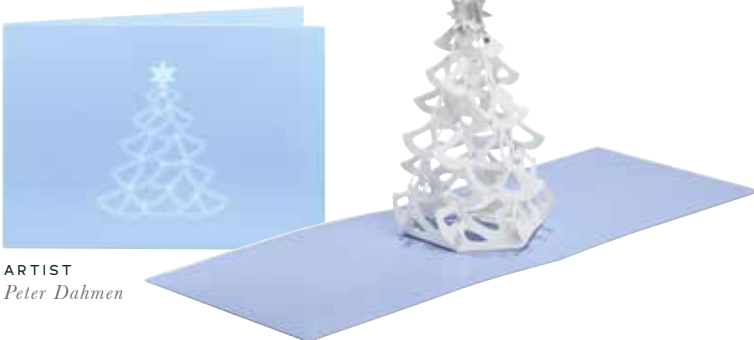

SHIMMERING TREE

ARTIST
Peter Dahmen

FEATURES	ENVELOPE
<i>pop-up, silver foil</i>	<i>silver</i>
FRONT COPY	INSIDE COPY
<i>none</i>	<i>merry christmas</i>
SIZE	SKU #
<i>4.5"x6.25"</i>	<i>MOMAX126549</i>