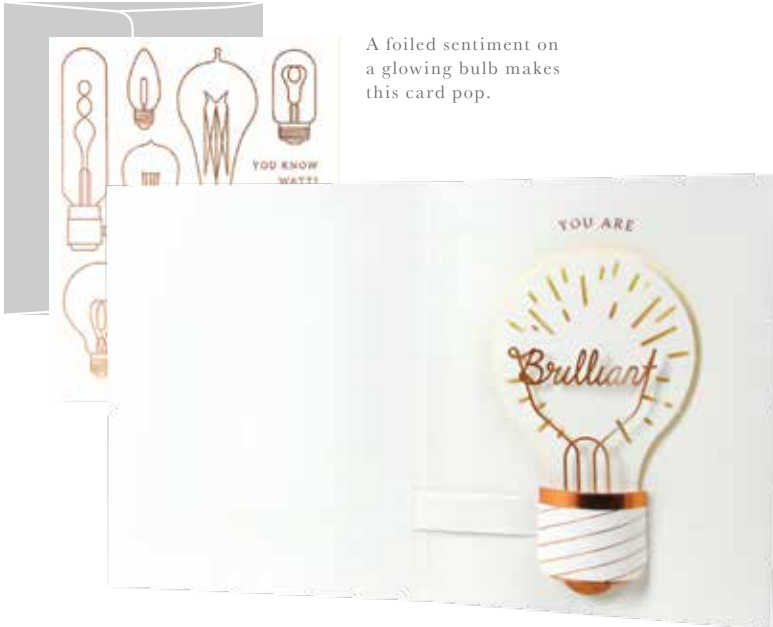

PURE ALCHEMY

Cheeky salutations and pop-ups mixed with intricate laser-cutting.

LIGHTBULB

A foiled sentiment on a glowing bulb makes this card pop.

FINISHES		ENVELOPE
<i>copper foil, neon ink</i>		<i>silver</i>
FRONT COPY		INSIDE COPY
<i>you know watt?</i>		<i>you are brilliant</i>
SIZE	SKU #	PACKAGING
<i>4.5"x5.5"</i>	<i>AL038</i>	<i>poly jacket</i>