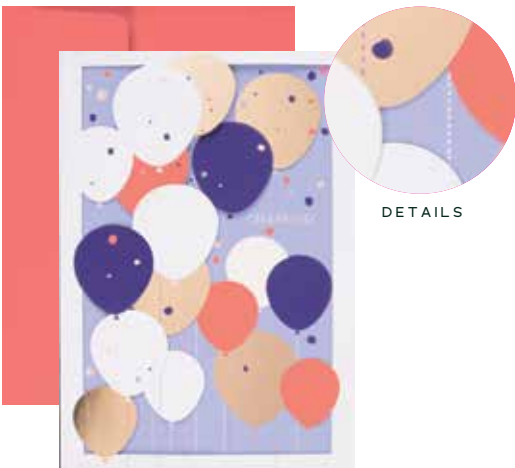

NO. 28 BALLOONS

DETAILS

FINISHES	ENVELOPE
<i>neon ink, gold foil</i>	<i>neon pink</i>
FRONT COPY	SKU #
<i>celebrate!</i>	<i>FP028</i>