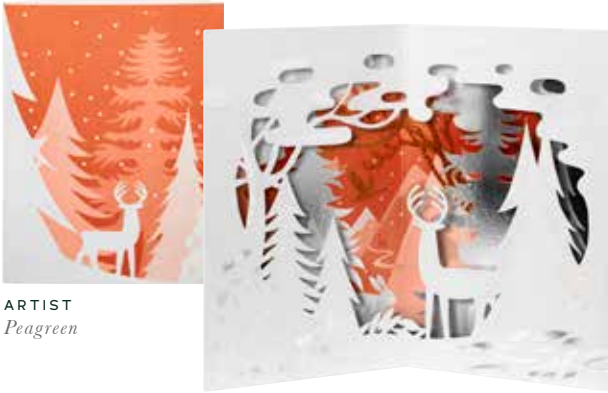

HOLIDAY CARDS

Paper-engineered greeting cards. Comes in boxes of 8 cards.

SNOWY WONDERLAND

ARTIST
Peagreen

FEATURES		ENVELOPE
<i>silver foil, 3D elements</i>		<i>white</i>
INSIDE COPY		
<i>wishing you a happy holiday</i>		
SIZE	SKU #	
<i>5.5"x4.25"</i>	<i>MOMAX126589</i>