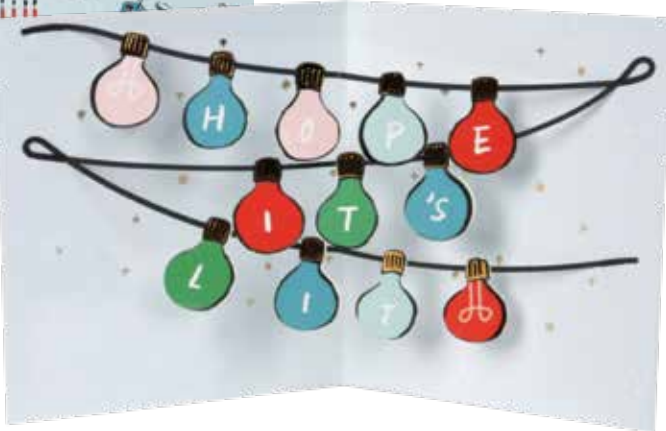

FINISHES		ENVELOPE	
<i>gold foil</i>		<i>red</i>	
FRONT COPY			
<i>no matter how you celebrate...</i>			
INSIDE COPY			
<i>hope it's lit</i>			
SIZE	SKU #	PACKAGING	
<i>4.5"x5.5"</i>	<i>AL053</i>	<i>poly sleeve</i>	

NEW
WREATH