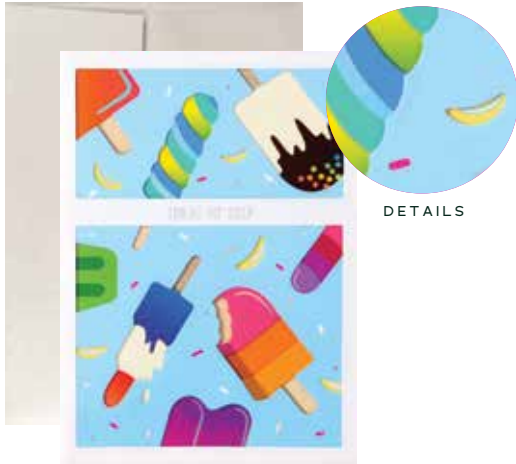

# LAYERS GREETINGS

*Layers of laser-cut and die-cut paper, hand-finished for a variety of occasions.  
All cards measure 4.75"x6.75" and come in a poly bag.*

NO. 26 TREAT YO' SELF

FINISHES	ENVELOPE
<i>holographic foil</i>	<i>silver</i>
FRONT COPY	SKU #
<i>treat yo' self</i>	<i>FP026</i>